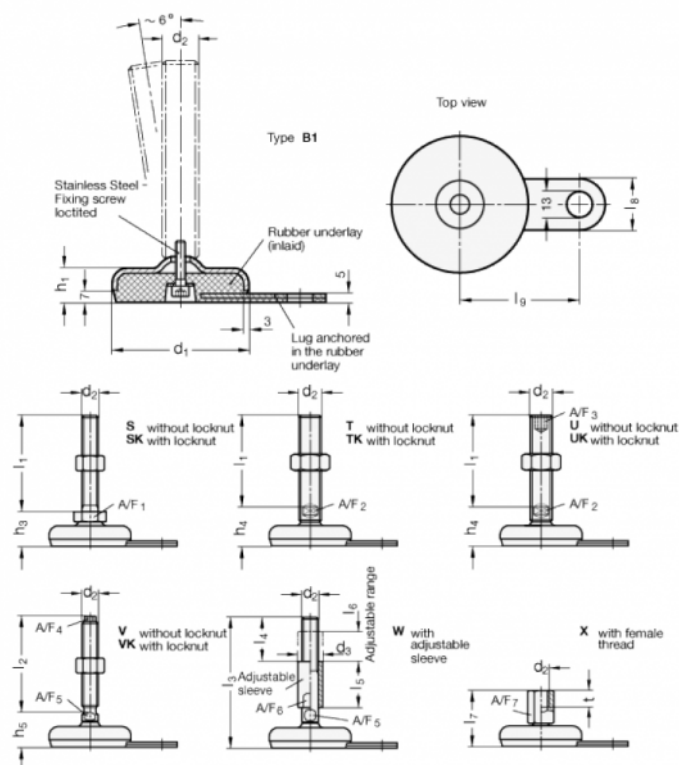

Article number: 203380M12100B1S

Description: E+G levelling foot
GN 33-80-M12-100-B1-S, Stainless steel

Note: S Without nut, External hexagon at the bottom

Measures

A/F1	=	17
d1	=	80
d2	=	M12
h1	=	20
h3	=	28
l1	=	100
l8	=	30
l9	=	70